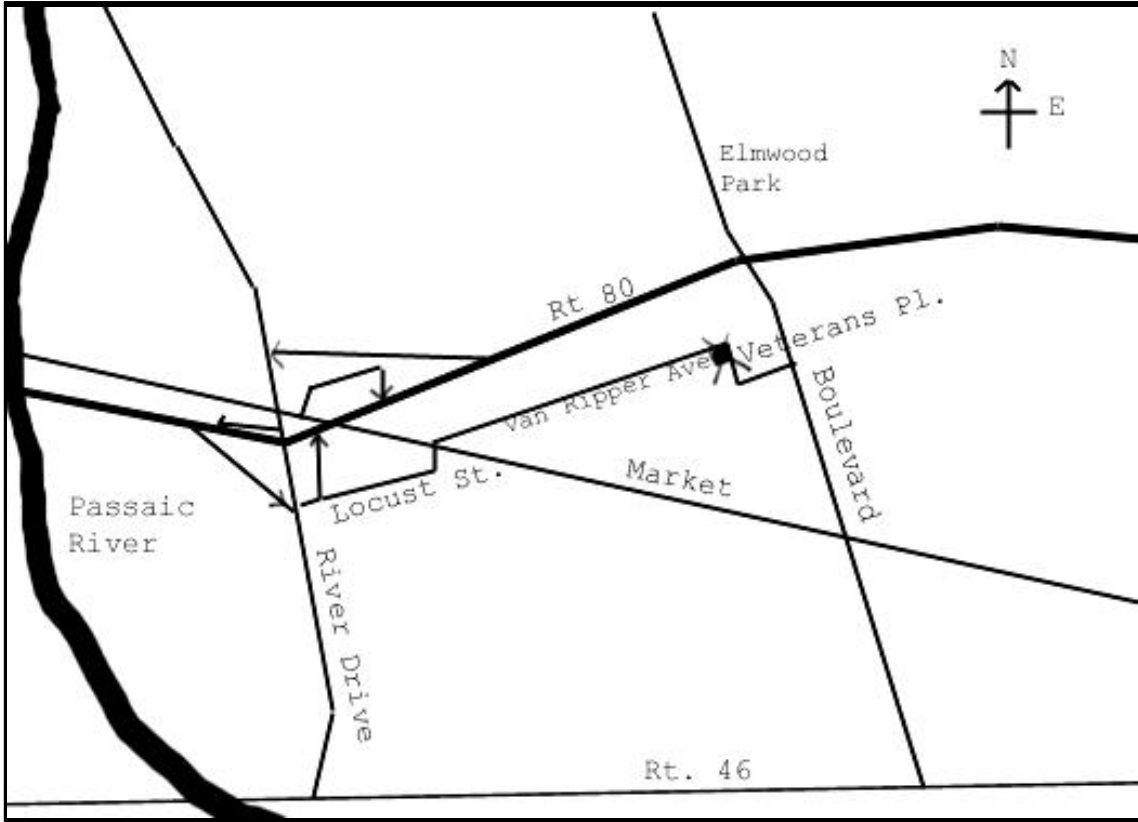

VFW Hall, Elmwood Park, NJ

6 Veterans Place
Elmwood Park, NJ, 07407

From 80E:

exit 61 (507/Garfield/Elmwood Park); left at light at end of ramp (River Drive); right at next light onto Market St.(under Rte 80). Go under Rte80 again, and make an immediate left onto Van Ripper. Make the 5th right onto Veterans Place--VFW is on the corner.

From 80W:

exit 61 (507/Garfield/Elmwood Park); left at light at end of ramp onto River Drive; immediate left at light onto Market St; go under Rte80 again, and make an immediate left onto Van Ripper. Make the 5th right onto Veterans Place--VFW is on the corner.

Rte 46 East or West:

turn onto Boulevard (North--away from Garfield); go through 1 light (Market St) and take next left onto Veteran's Place (if you miss Veteran's Place, make the next left onto Van Ripper); VFW is 1 block up on corner.